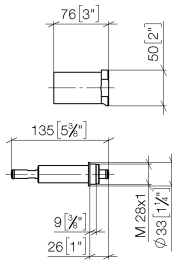

## Extension 25 mm -

---

12 179 970 90

for wall mounting 35 003 970 90

Can only be combined with exposed trim parts 36  
804 661-FF.

## Extension 25 mm -

---

12 179 970 90

mm [inches]

**Extension 25 mm -**

12 179 970 90

**Spare parts list**

No.	Item Number	Name	Quantity used	Delivery time
1	09 21 02 129 90	sleeve	1	60
2	09 14 10 139 90	seal	2	2
3	09 24 04 211 10 90	nipple	1	2